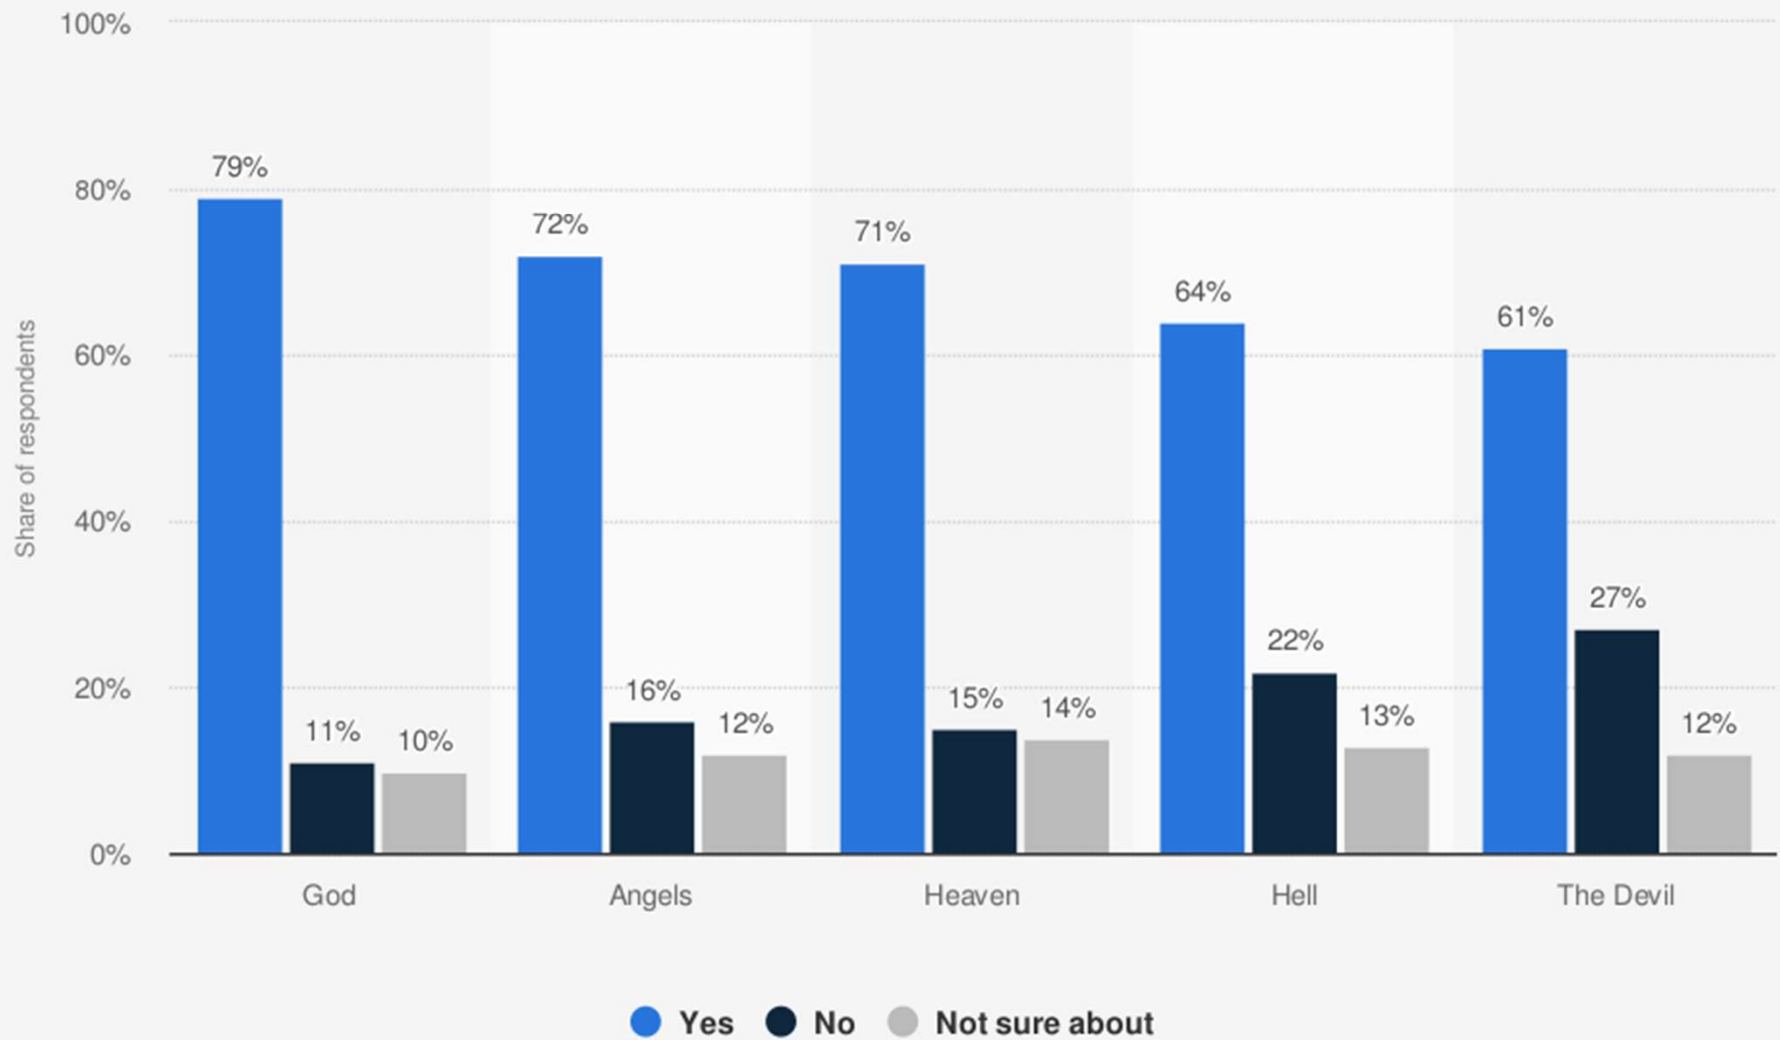

Source
Gallup
© Statista 2019

Additional Information:
United States; Gallup; 18 years and older; Telephone interview

Will God send anyone to Hell?

- Hell does exist – **Mark 9:42-44ff**
- Consider the goodness AND severity of God - **Rom. 11:19-22**
- There will be only a few who find the Way to Heaven - **Matt. 7:13-14**
- Even “many” religious people will not make it - **Mat. 7:21-23**
- The Judgment Day will be one of “terror” and “vengeance” - **II Cor. 5:11, II Thess. 1:6-10**