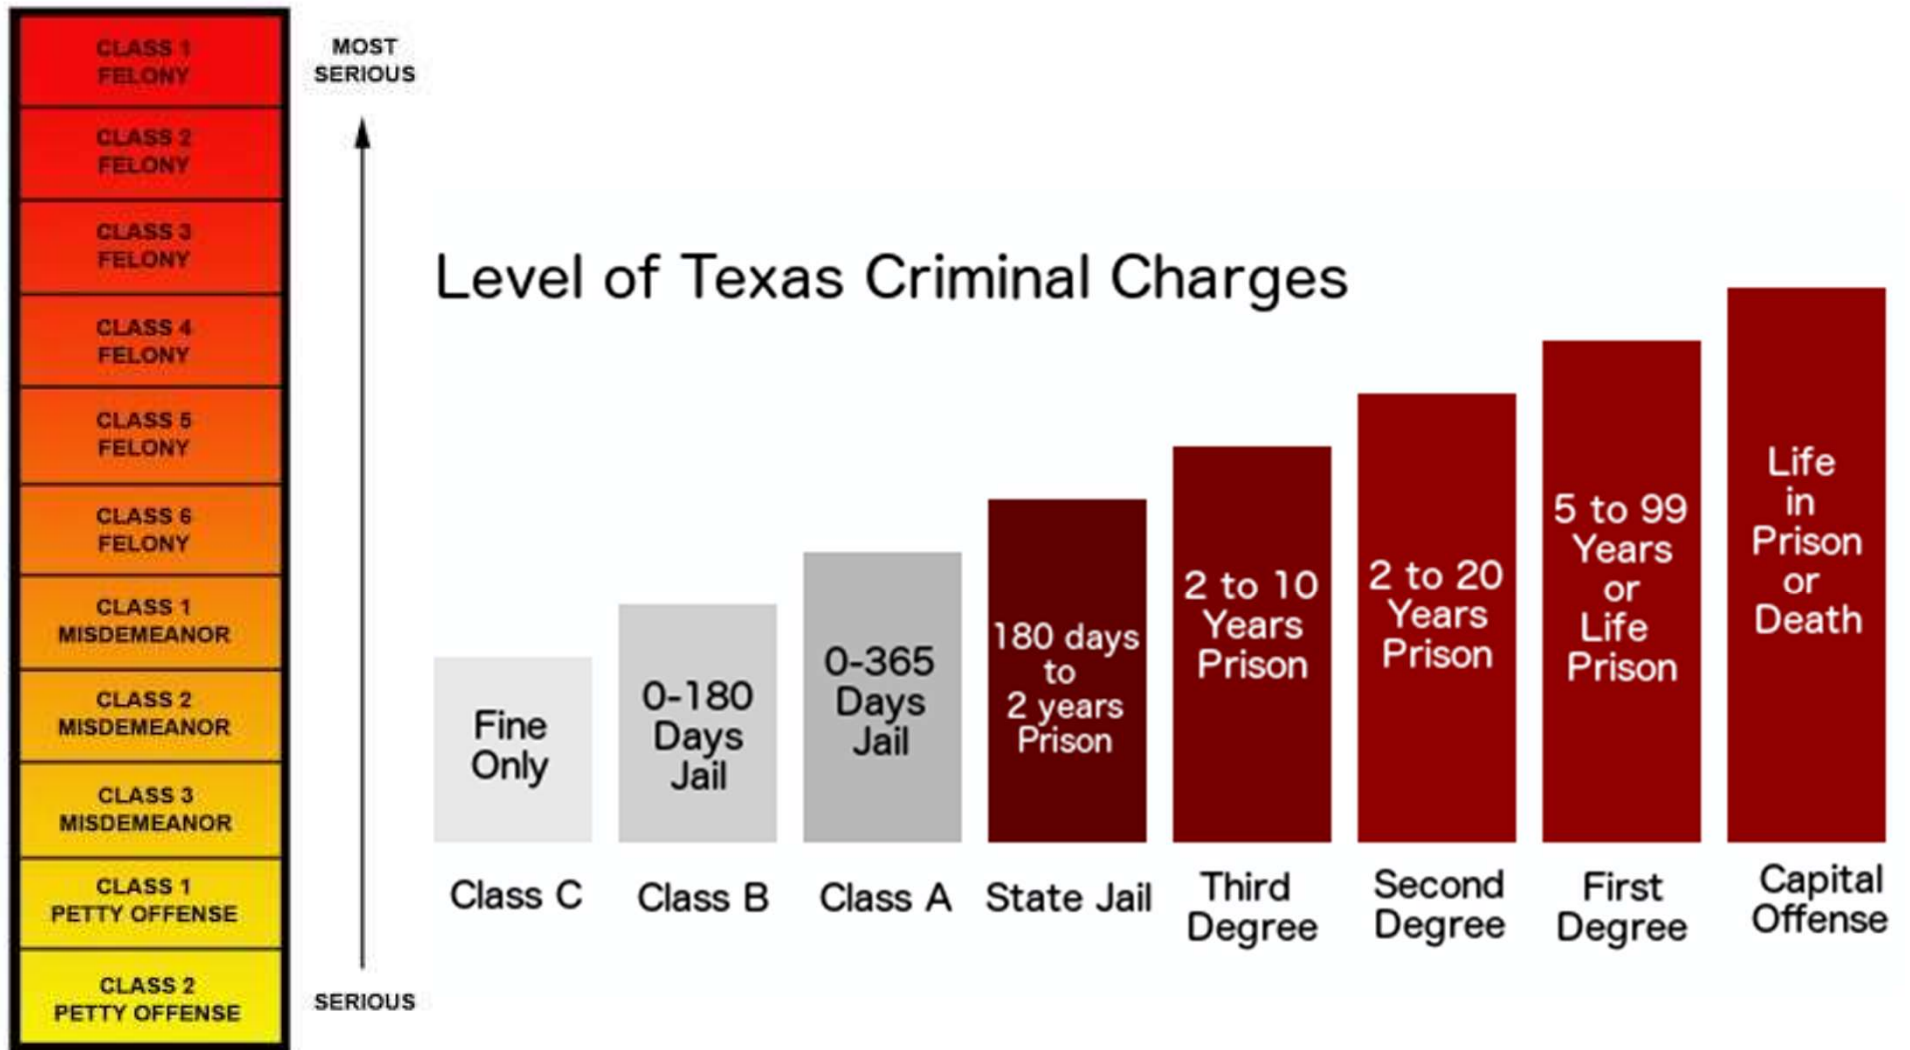

# Degrees of Sin, Judgment, Heaven, and Hell

## Degrees of Sin:

- Has its roots in the Old Testament – Ex. 21:23-25; Lev. 24:10-23
- These laws are designed for guiding a governed society, as Israel needed
- There is no spiritual difference between sins – I Cor. 6:9-10; I Tim. 1:8-11; Rom. 6:23
- We are to abhor all evil equally – Rom. 12:9, 17, 21; Jas. 2:8-12